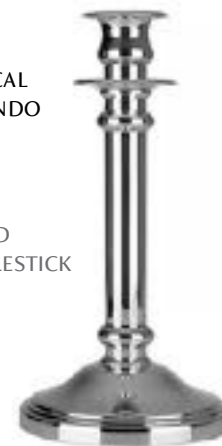

CASTIÇAL REDONDO
ref: 2233
h: 26 cm
Ø: 13 cm

ROUND CANDLESTICK
ref: 2233
h: 10.2"
Ø: 5.1"