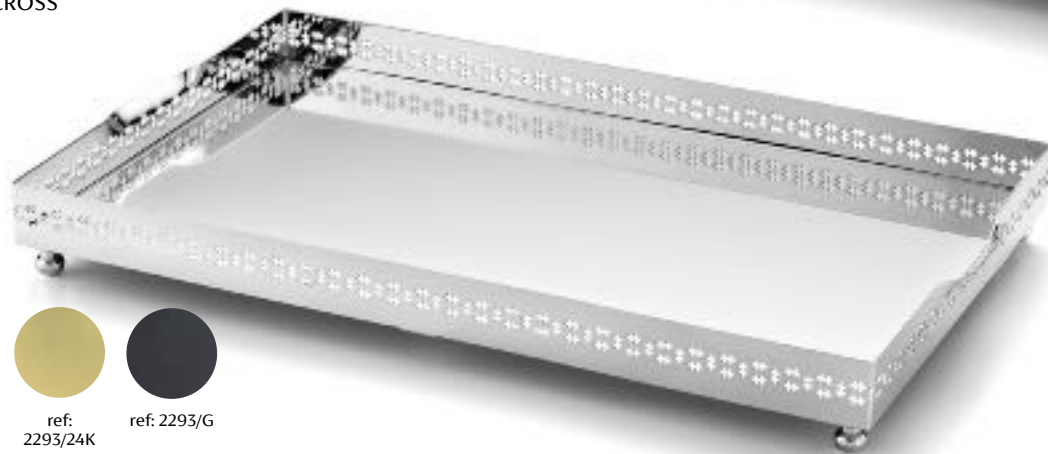

ref: 2292/N

ref: 2292/24K

ref: 2292/G

**CROSS RECTANGULAR LARGE GALLERY TRAY WITH MIRROR BOTTOM**

ref: 2292  
l: 25.6"  
w: 15.7"  
h: 2.0"

**BANDEJA COM GALERIA CROSS E FUNDO DE ESPELHO**

ref: 2293  
c: 40 cm  
l: 24 cm  
h: 4 cm