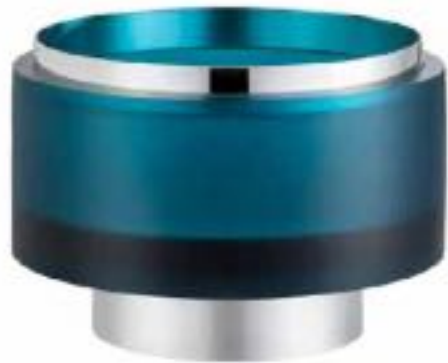

ref:  
3796PK/N

ref:  
3796PK/24K

**CASTIÇAL RAVIE ROMANTIC PINK**  
 ref: 3797PK  
 h: 35 cm  
 Ø: 15 cm

**RAVIE ROMANTIC PINK CANDLESTICK**  
 ref: 3797PK  
 h: 13.8"  
 Ø: 5.9"

ref:  
3797PK/N

ref:  
3797PK/24K