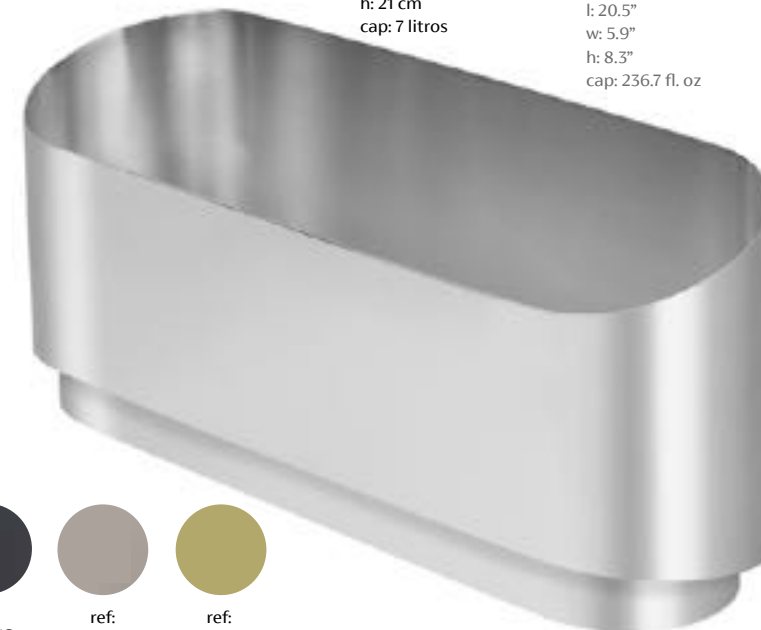

CHAMPANHEIRA POLI GRANDE PARA 4 GARRAFAS
ref: 3833
c: 52 cm
l: 15 cm
h: 21 cm
cap: 7 litros

POLI 4 BOTTLE CHAMPAGNE COOLER
ref: 3833
l: 20.5"
w: 5.9"
h: 8.3"
cap: 236.7 fl. oz