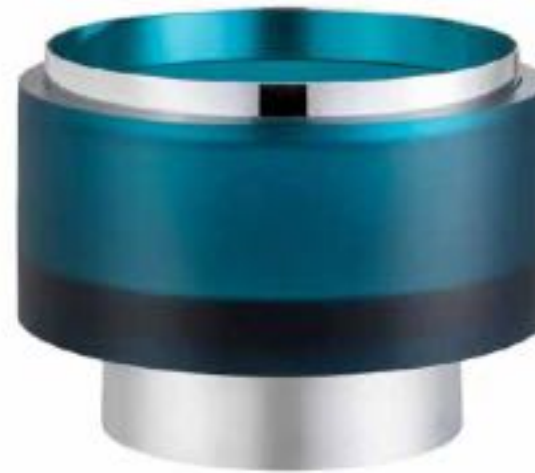

ref:  
3796PK/N

ref:  
3796PK/24K

**CASTIÇAL RAVIE ROMANTIC PINK**  
 ref: 3797PK  
 h: 35 cm  
 Ø: 15 cm

**RAVIE ROMANTIC PINK CANDLESTICK**  
 ref: 3797PK  
 h: 13.8"  
 Ø: 5.9"

ref:  
3797PK/N

ref:  
3797PK/24K

**BOWL PEQUENO RAVIE**  
**DEEP OCEAN BLUE**  
 ref: 3795AZ  
 h: 12 cm  
 Ø: 18 cm

**RAVIE DEEP OCEAN BLUE**  
**SMALL BOWL**  
 ref: 3795AZ  
 h: 4.7"  
 Ø: 7.1"

ref: 3795AZ/N      ref: 3795AZ/24K

**BOWL GRANDE RAVIE**  
**DEEP OCEAN BLUE**  
 ref: 3794AZ  
 h: 17 cm  
 Ø: 24 cm