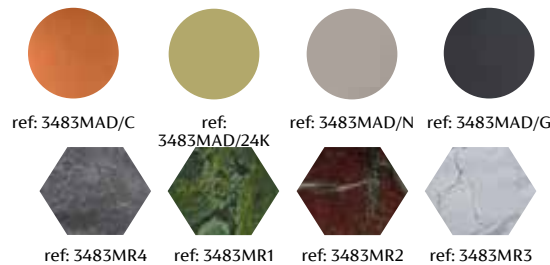

FIOCCO OVAL TRAY SMALL WITH WOODEN BOTTOM

DESIGN STUDIO SETTE7
ref: 3483MAD
h: 6.3"
l: 23.2"
w: 17.3"

ref: 3483MAD/C   ref: 3483MAD/24K   ref: 3483MAD/N   ref: 3483MAD/G
ref: 3483MR4   ref: 3483MR1   ref: 3483MR2   ref: 3483MR3