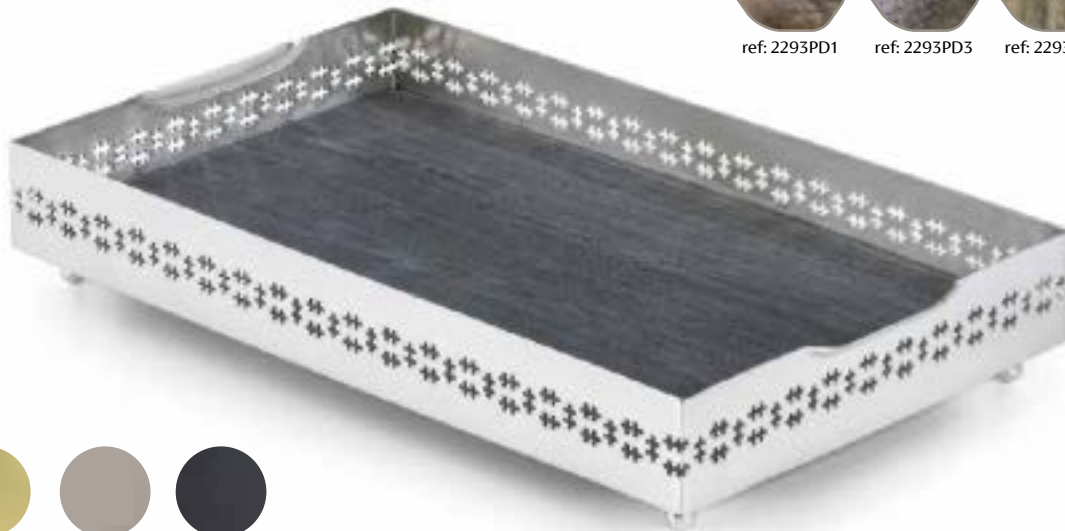

BANDEJA COM GALERIA CROSS E FUNDO DE PEDRA BLACK LINE

ref: 2293PD2
c: 40 cm
l: 24 cm
h: 4 cm

CROSS GALLERY TRAY WITH BLACK LINE STONE BOTTOM
ref: 2293PD2
l: 15.7"
w: 9.4"
h: 1.6"