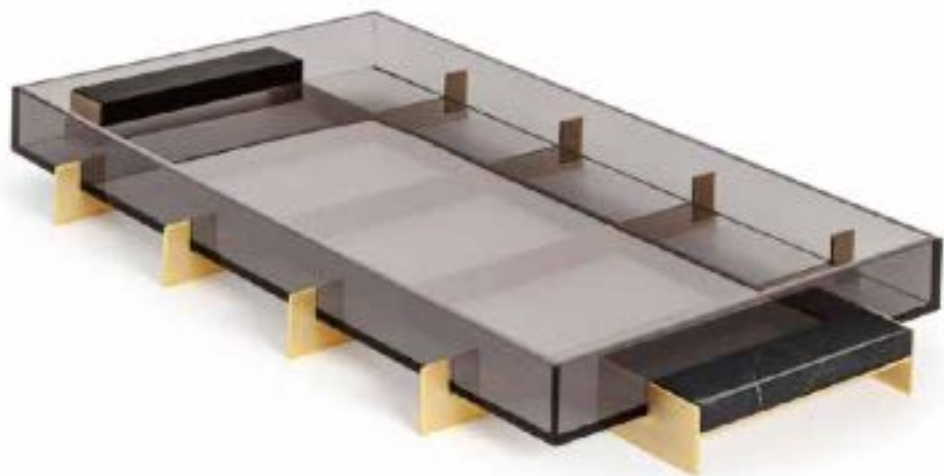

**BANDEJA FLOAT BLACK  
EM ACRÍLICO**  
DESIGN ARTHUR GUIMARÃES  
ref: 3552ACRB/24K  
h: 12 cm  
c: 80 cm  
l: 45 cm

**ACRYLIC FLOAT BLACK  
TRAY**  
DESIGN ARTHUR GUIMARÃES  
ref: 3552ACRB/24K  
h: 4.7"  
l: 31.5"  
w: 17.7"