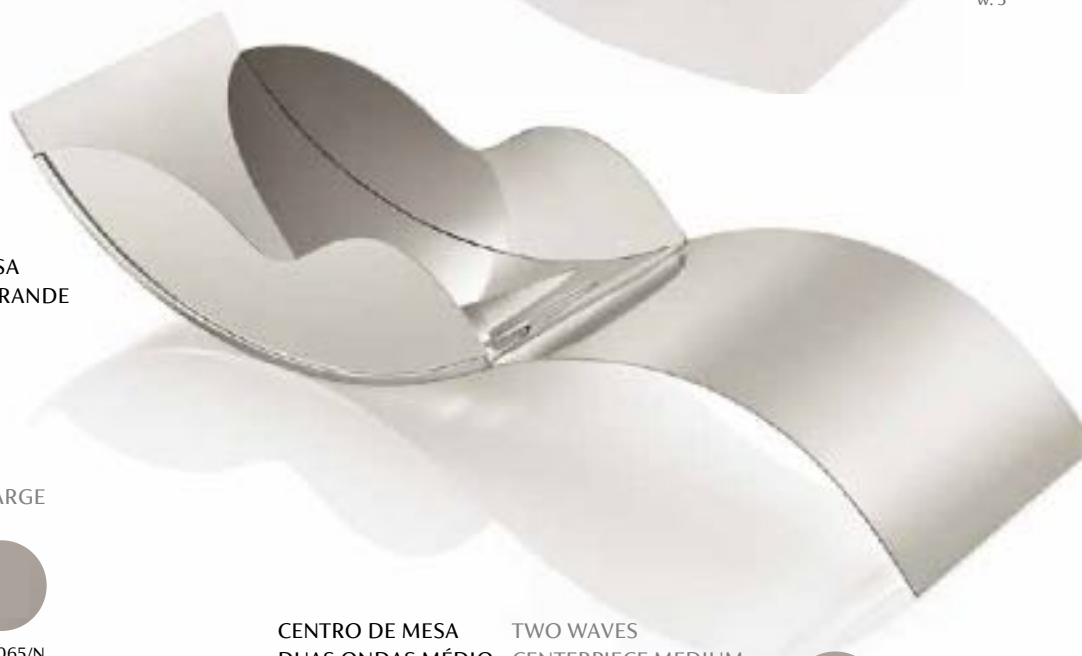

**LANDSCAPE
CENTERPIECE MEDIUM**
DESIGN RUY OHTAKE
ref: 3067
h: 2.5"
l: 19"
w: 5"

**CENTRO DE MESA
DUAS ONDAS GRANDE**
DESIGN RUY OHTAKE
ref: 3065
h: 12 cm
c: 86 cm
l: 22,5 cm

ref: 3065/N

**CENTRO DE MESA
DUAS ONDAS MÉDIO**
DESIGN RUY OHTAKE
ref: 3066
h: 8 cm
c: 50 cm
l: 15 cm

**TWO WAVES
CENTERPIECE MEDIUM**
DESIGN RUY OHTAKE
ref: 3066
h: 5.5"
l: 20"
w: 6"