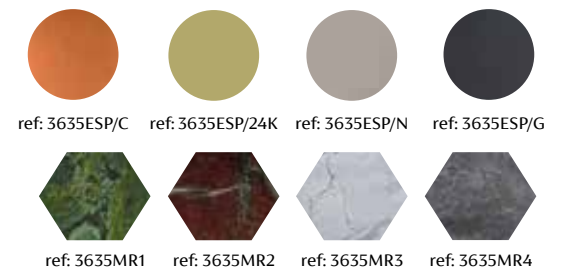

ref: 3635ESP/C   ref: 3635ESP/24K   ref: 3635ESP/N   ref: 3635ESP/G
ref: 3635MR1   ref: 3635MR2   ref: 3635MR3   ref: 3635MR4

BANDEJA FIOCCO OVAL PEQUENA COM FUNDO DE MADEIRA

DESIGN STUDIO SETTE7
ref: 3483MAD
h: 16 cm
c: 59 cm
l: 44 cm