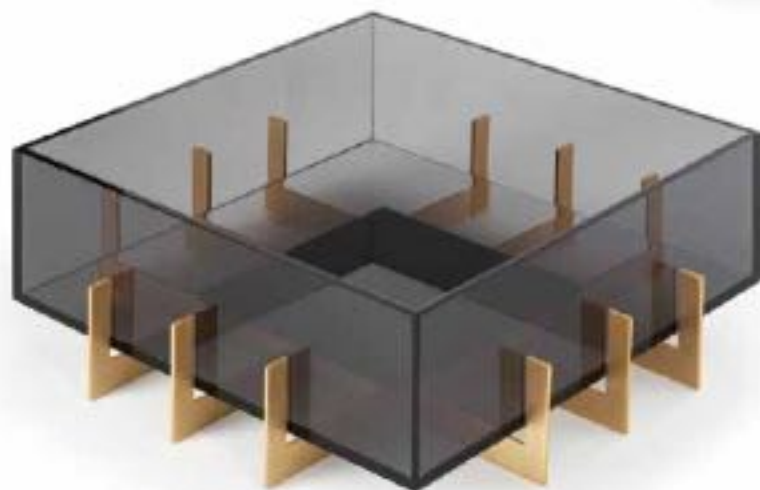

DESIGN ARTHUR GUIMARÃES

ref: 3650BMR7/24K

h: 15.3"

l: 10.4"

w: 10.4"

ref:  
3650MR6/24K

**CENTRO DE MESA FLOAT BLACK  
QUADRADO EM ACRÍLICO**

DESIGN ARTHUR GUIMARÃES