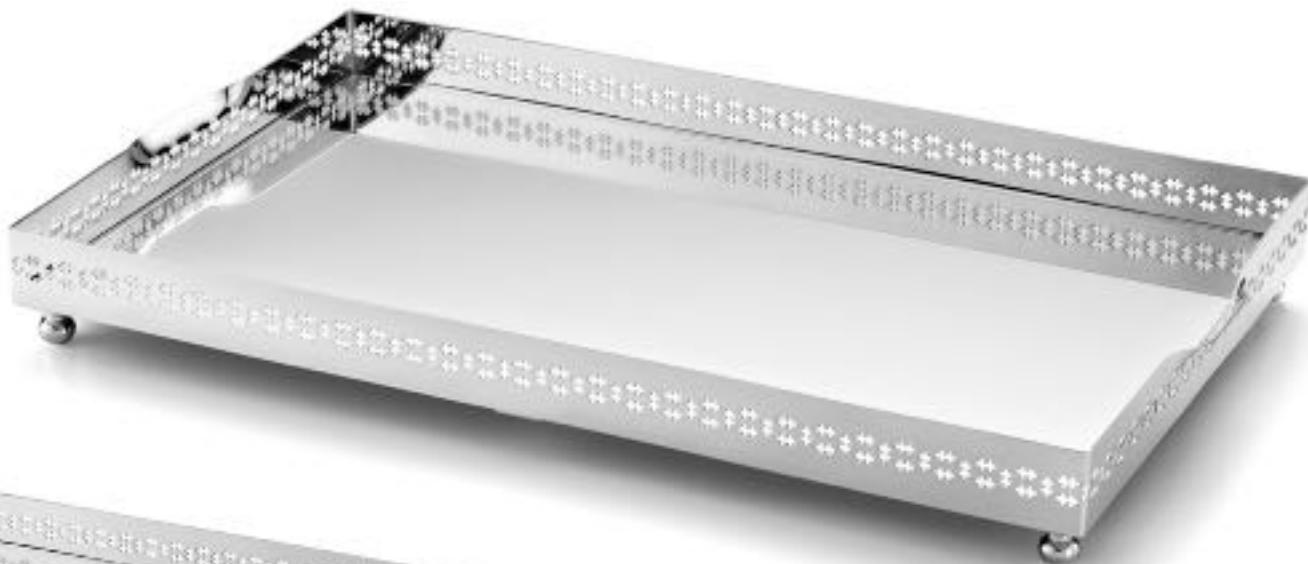

ref: 2292/N

ref: 2292/24K

ref: 2292/G

**CROSS RECTANGULAR LARGE GALLERY TRAY WITH MIRROR BOTTOM**

ref: 2292  
l: 25.6"  
w: 15.7"  
h: 2.0"

**BANDEJA COM GALERIA CROSS E FUNDO DE ESPELHO**

ref: 2293  
c: 40 cm  
l: 24 cm  
h: 4 cm