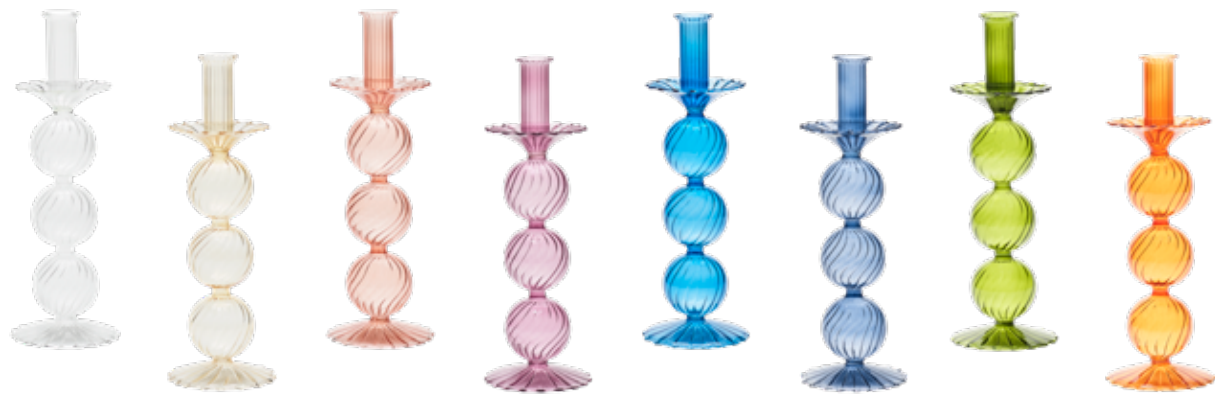

Iris (set of 2 in a box)

DH2212557CL	Clear	3.4" L x 3.4" W x 10.75" H	$105.00
DH2212557CH	Champagne	3.4" L x 3.4" W x 10.75" H	$105.00
DH2212557BLU	Blush	3.4" L x 3.4" W x 10.75" H	$105.00
DH2212557LAVEN	Lavender	3.4" L x 3.4" W x 10.75" H	$105.00

DH2212557BL	Blue	3.4" L x 3.4" W x 10.75" H	$105.00
DH2212557CADET	Cadet	3.4" L x 3.4" W x 10.75" H	$105.00
DH2212557OLIVE	Olive	3.4" L x 3.4" W x 10.75" H	$105.00
DH2212557AMB	Amber	3.4" L x 3.4" W x 10.75" H	$105.00