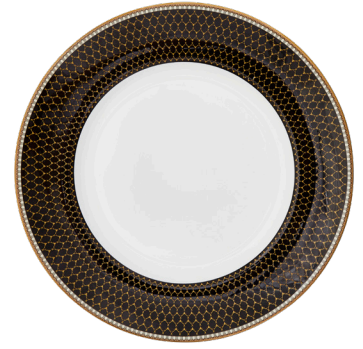

BCGAT02DPG
Antler Trellis Black 10" Dinner Plate
D: 270 mm D: 10"