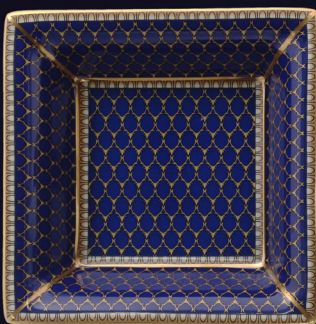

BCGAT11DFG
Antler Trellis Midnight Diffuser
Scent: Jasmine
H (not including reeds): 110mm D: 76mm
H: 4 21/64" D: 3"