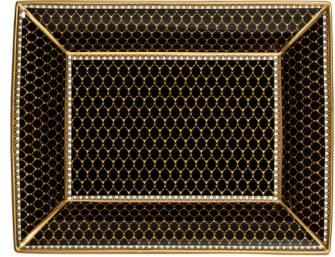

BCGAT02TTG
Antler Trellis Black Trinket Tray
L: 200mm W: 155mm H: 33mm
L: 7 7/8" W: 6 1/8" H: 1 5/16"