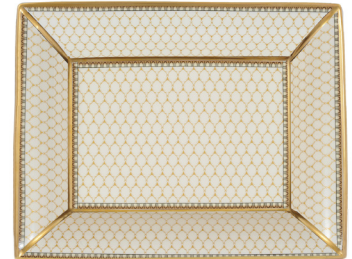

BCGAT04TTN
Antler Trellis Ivory Trinket Tray
L: 200mm W: 155mm H: 33mm
L: 7 7/8" W: 6 1/8" H: 1 3/16"