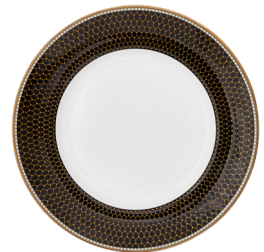

BCGAT026PG
Antler Trellis Black 6" Plate
D: 154mm D: 6"