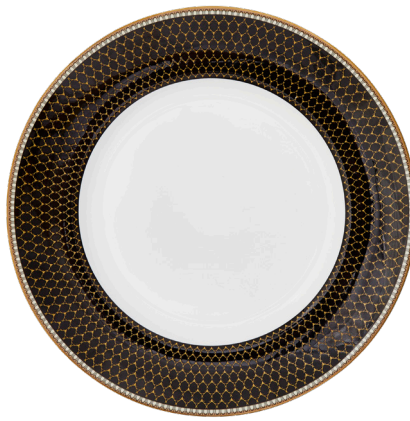

BCGAT0213PG
Antler Trellis Black 13" Charger
D: 340mm D: 13"