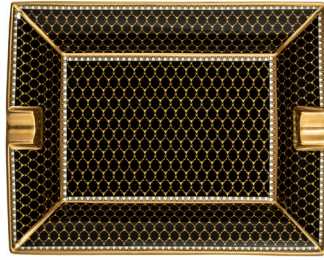

BCGAT02ASG
Antler Trellis Black Ashtray
L: 200mm W: 155mm H: 33mm
L: 7 7/8" W: 6 1/8" H: 1 5/16"