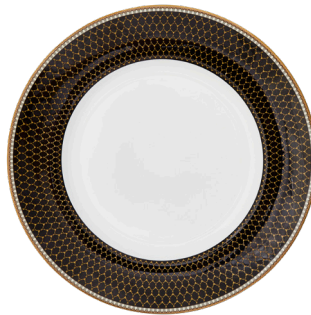

BCGAT02MOG
Antler Trellis Black 14" Oval Platter
D: 360mm D: 14"

BCGAT0213PG
Antler Trellis Black 13" Charger
D: 340mm D: 13"

BCGAT02DPG
Antler Trellis Black 10" Dinner Plate
D: 270 mm D: 10"

BCGAT02RSG
Antler Trellis Black 9" Rimmed Soup Bowl
D: 235mm D: 9"