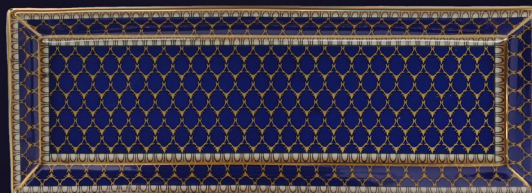

BCGAT11DFG
Antler Trellis Midnight Diffuser
Scent: Jasmine
H (not including reeds): 110mm D: 76mm
H: 4 21/64" D: 3"