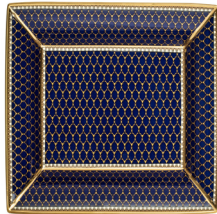

BCGAT11STG
Antler Trellis Midnight Square Trinket Tray
L: 120mm W: 120mm H: 35mm
L: 4 3/4" W: 4 3/4" H: 1 3/8"