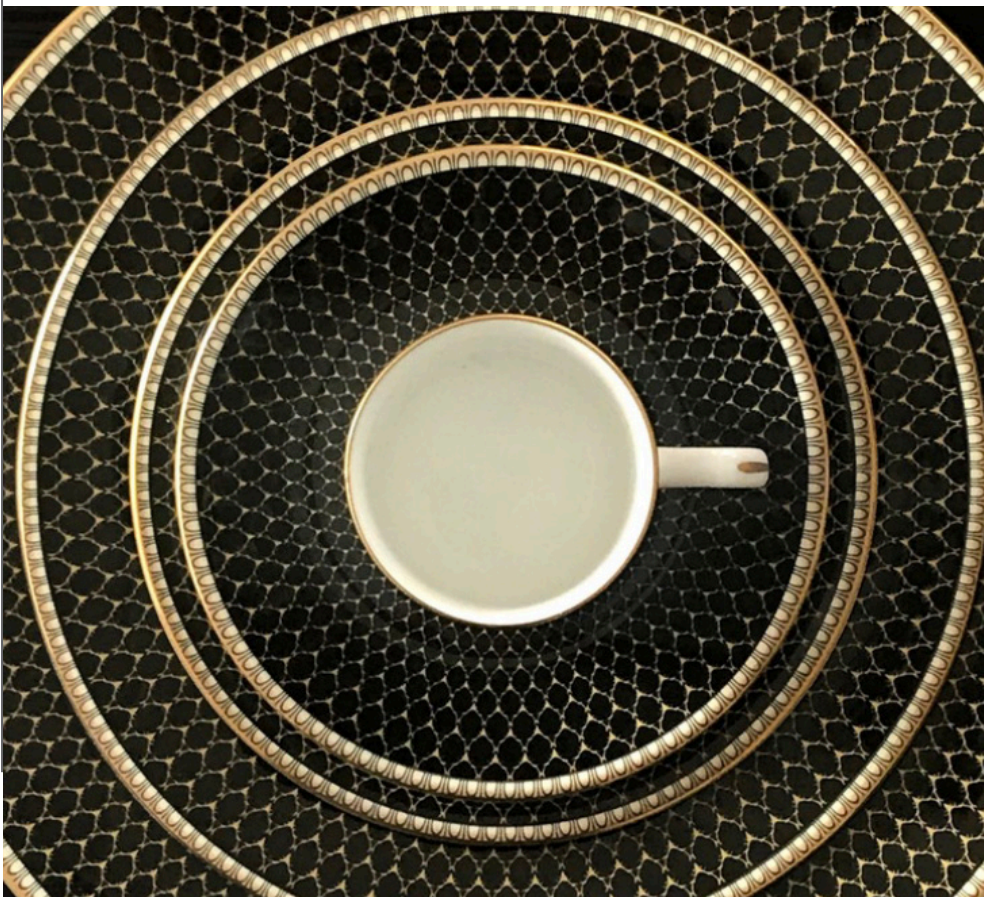

BCGAT02DFG
Antler Trellis Black Diffuser
Scent: Oud Imperial
H (not including reeds): 110mm D: 76mm
H: 4 21/64" D: 3"