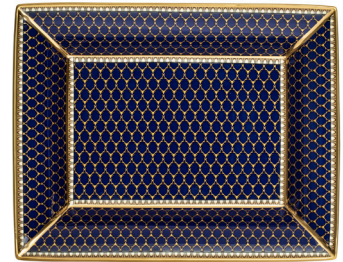

BCGAT11TTG
Antler Trellis Midnight Trinket Tray
L: 200mm W: 155mm H: 33mm
L: 7 7/8" W: 6 1/8" H: 1 5/16"