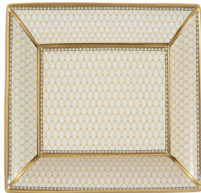

BCGAT04STN
Antler Trellis Ivory Square Trinket Tray
L: 120mm W: 120mm H: 35mm
L: 4 3/4" W: 4 3/4" H: 1 3/8"