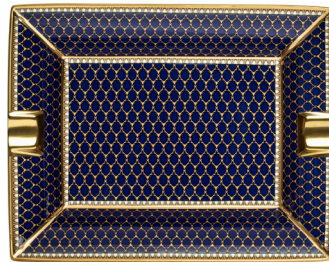

BCGAT11ASG
Antler Trellis Midnight Ashtray
L: 200mm W: 155mm H: 33mm
L: 7 7/8" W: 6 1/8" H: 1 5/16"