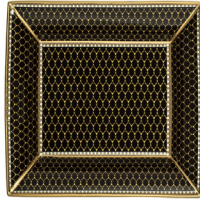

BCGAT02STG
Antler Trellis Black Square Trinket Tray
L: 120mm W: 120mm H: 35mm
L: 4 3/4" W: 4 3/4" H: 1 3/8"