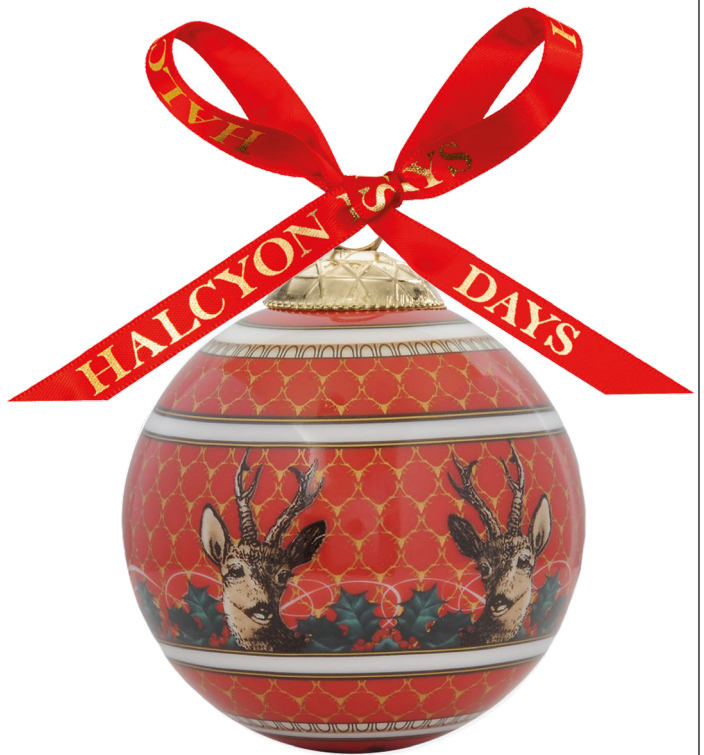

BCGAS06XBN
Antler Trellis & Stag Red
3" Bauble
H: 80mm W: 75mm
H: 3 5/32" W: 2 61/64"