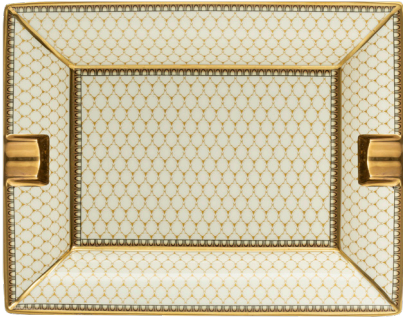

Cigar Trays

BCGAT04ASG
Antler Trellis Ivory Ashtray
L: 200mm W: 155mm H: 33mm
L: 7 7/8" W: 6 1/8" H: 1 5/16"