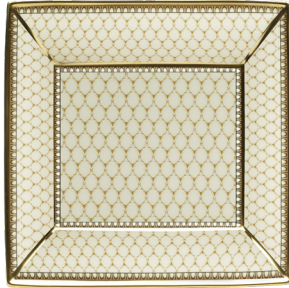

Square Trinket Trays

BCGAT04STN
Antler Trellis Ivory
Square Trinket Tray
L: 120mm W: 120mm H: 35mm
L: 4 3/4" W: 4 3/4" H: 1 3/8"