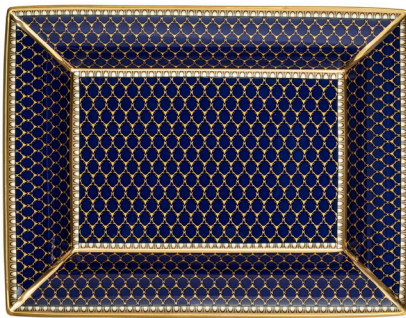

BCGAT11TTG
Antler Trellis Midnight Trinket Tray GORDON CASTLE
L: 200mm W: 155mm H: 33mm
L: 7 7/8" W: 6 1/8" H: 1 5/16"