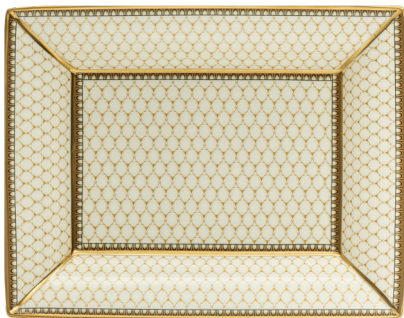

Trinket Trays

BCGAT04TTN
Antler Trellis Ivory Trinket Tray GORDON CASTLE
L: 200mm W: 155mm H: 33mm
L: 7 7/8" W: 6 1/8" H: 1 5/16"