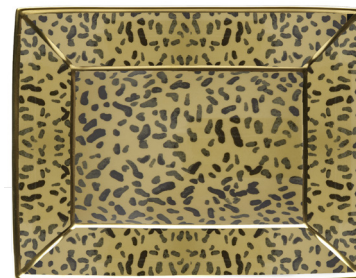

# Leopard

*Tr*  
Designed by  
Tug Rice

**BCTRA01MGG**  
Leopard Mug

H: 84mm D: 76mm W: (inc. handle): 110mm  
H: 3 1/4" D: 3" W: (inc. handle): 4 5/16"  
(10 fl oz)

**BCTRA01ASG**  
Leopard Ashtray

L: 200mm W: 155mm H: 33mm  
L: 7 7/8" W: 6 1/8" H: 1 5/16"