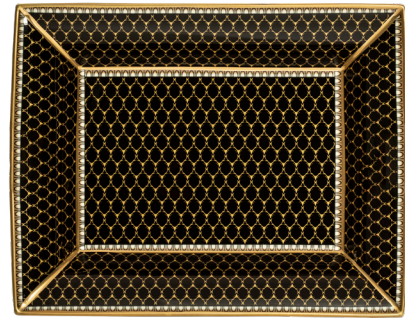

BCGAT02TTG
Antler Trellis Black Trinket Tray GORDON CASTLE
L: 200mm W: 155mm H: 33mm
L: 7 7/8" W: 6 1/8" H: 1 5/16"