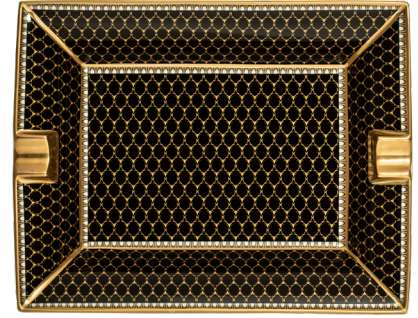

BCGAT02ASG
Antler Trellis Black Ashtray
L: 200mm W: 155mm H: 33mm
L: 7 7/8" W: 6 1/8" H: 1 5/16"