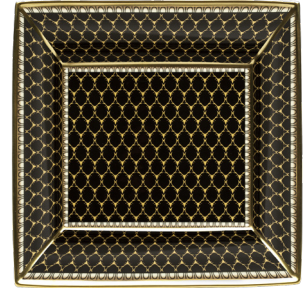

BCGAT02STG
Antler Trellis Black
Square Trinket Tray
L: 120mm W: 120mm H: 35mm
L: 4 3/4" W: 4 3/4" H: 1 3/8"