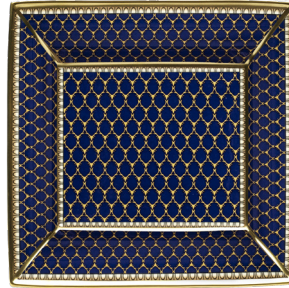

BCGAT11STG
Antler Trellis Midnight
Square Trinket Tray
L: 120mm W: 120mm H: 35mm
L: 4 3/4" W: 4 3/4" H: 1 3/8"