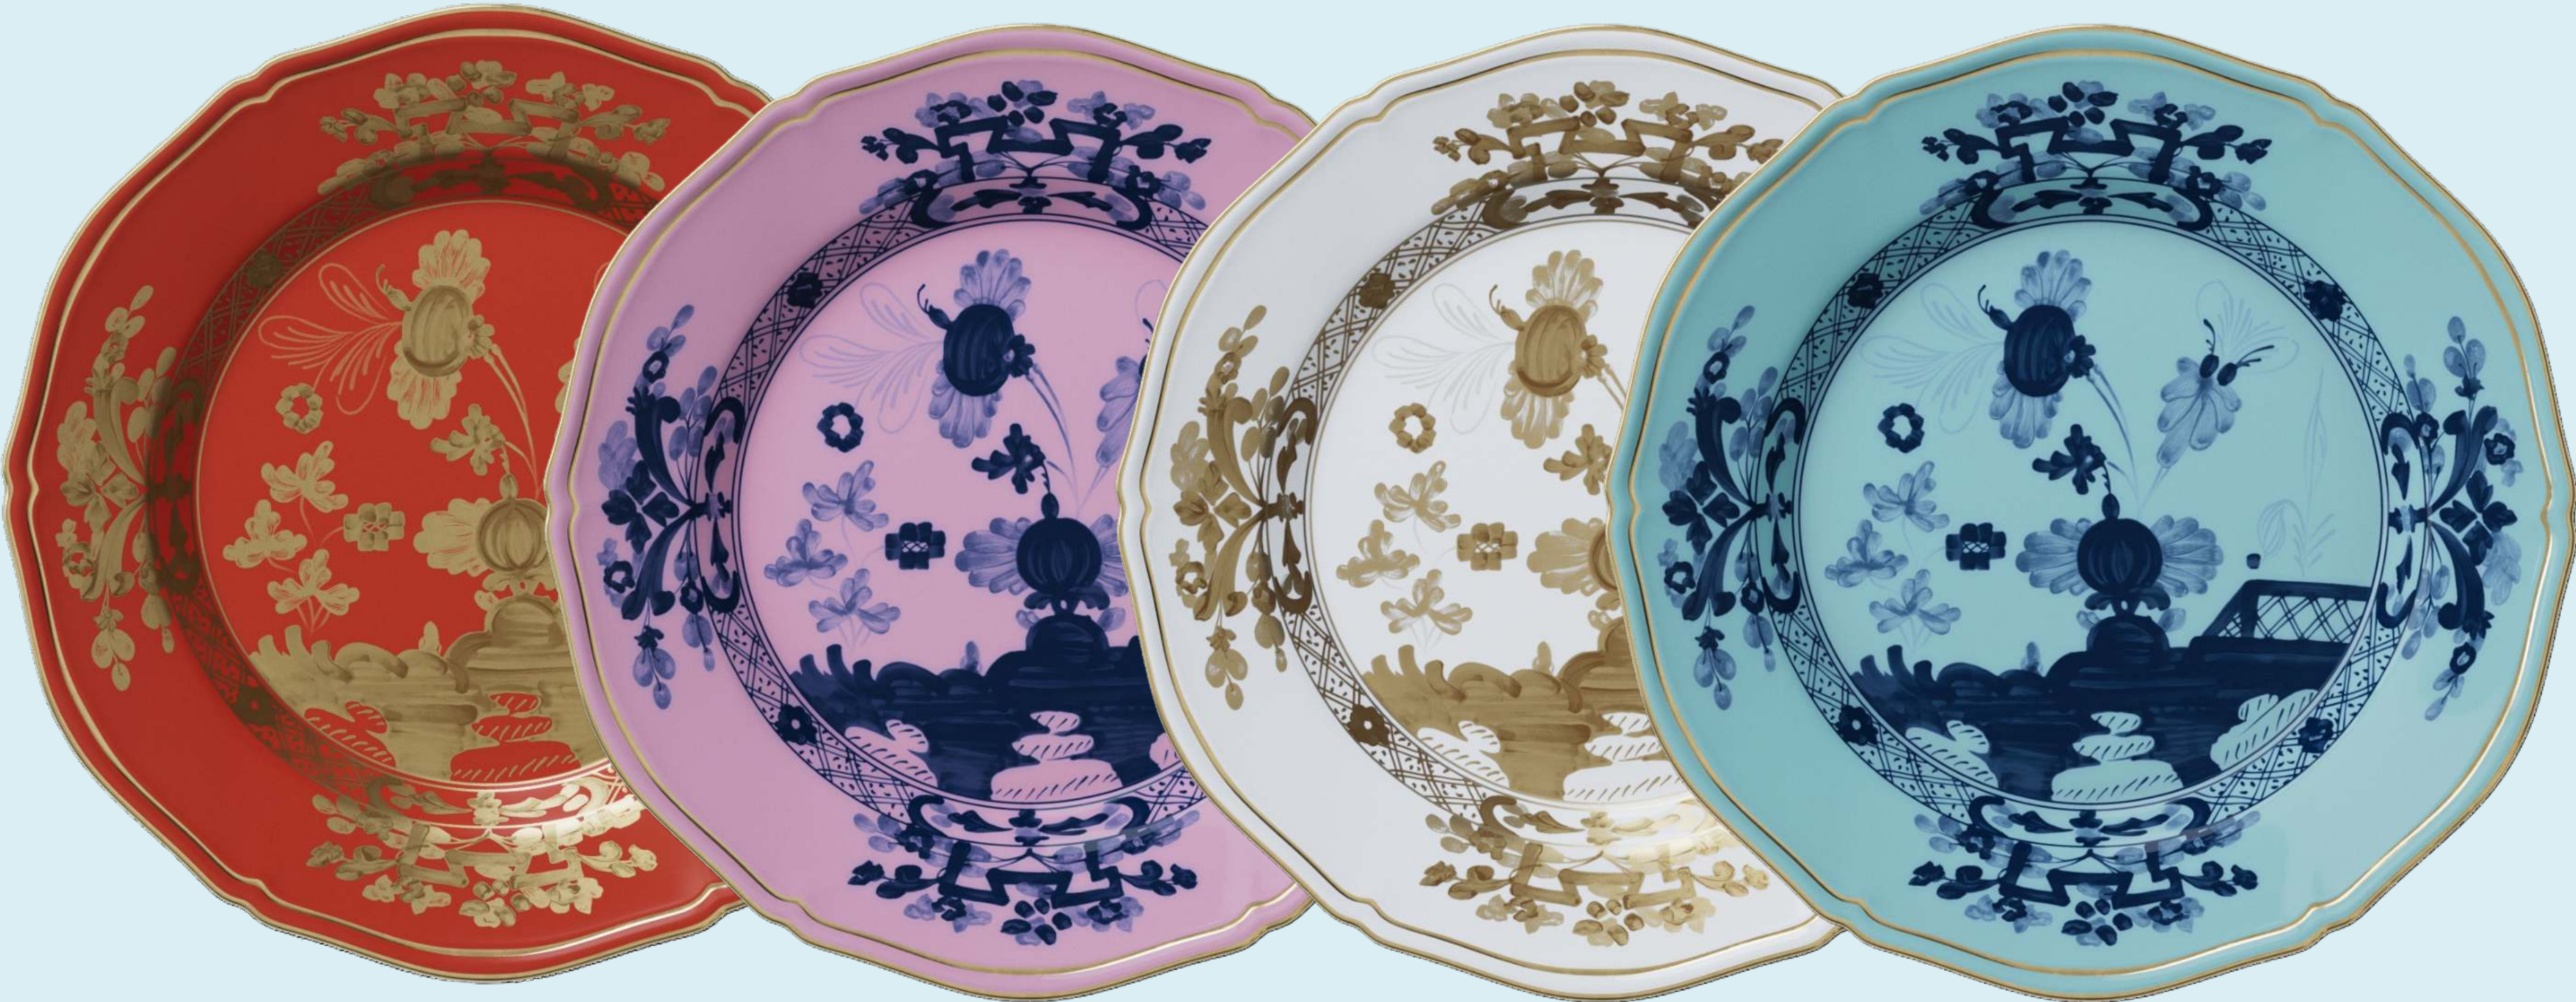

# Focused on 4 Top Colors

A clear merchandising concept featuring our top seasonal colors of **Oriente Italiano** – **Rubrum**, **Azalea**, **Aurum** and **Iris**.