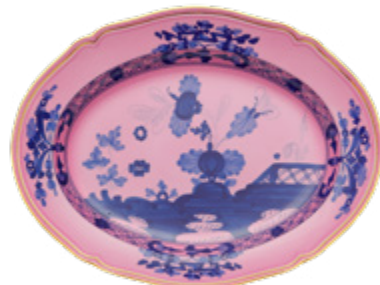

**VASSOIO OVALE
OVAL PLATTER**

H 4,3 cm | W 38,5 cm | Wgt: 1700 gr
H 1,69 in | W 15,16 in | Wgt: 3,75 lb
003RG00 FVS130010385G00124500
EAN 8026672739750 | UPC 685077739758
● CRUISE