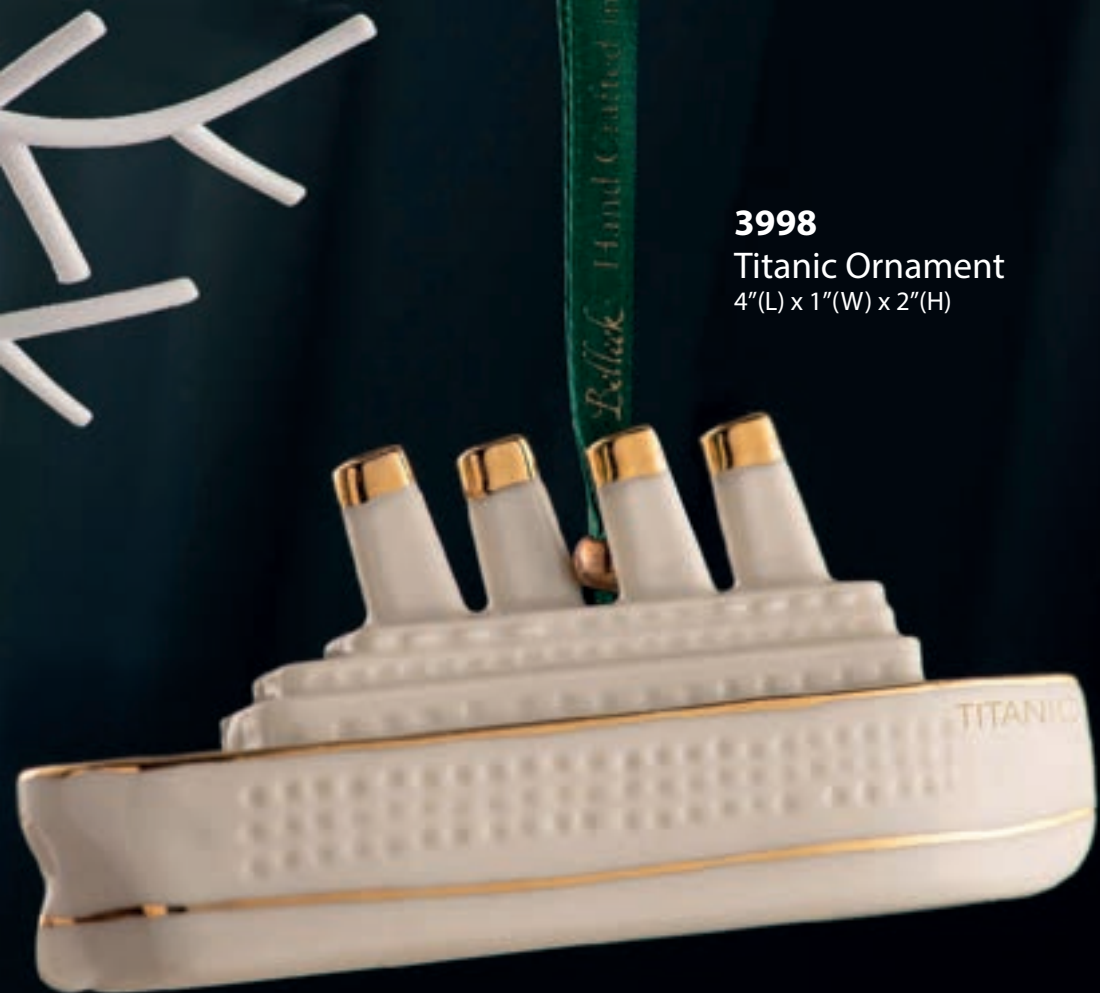

**4386**  
Dove Ornament  
3.5"(L) x 4.6"(W) x 3.3"(H)

**4675**  
Paddy Snowman  
1.7"(D) x 3.4"(H)

**NEW**

**4029**  
Claddagh Friendship  
Ornament  
0.2"(L) x 3.4"(W) x 3.8"(H)

Back

**3998**  
Titanic Ornament  
4"(L) x 1"(W) x 2"(H)

Built in the docklands in Belfast, the luxury RMS Titanic steamship set sail from Southampton, England on the 10th of April 1912. Carrying over 2000 passengers and crew, the ship tragically hit an iceberg and never completed its journey to New York City.